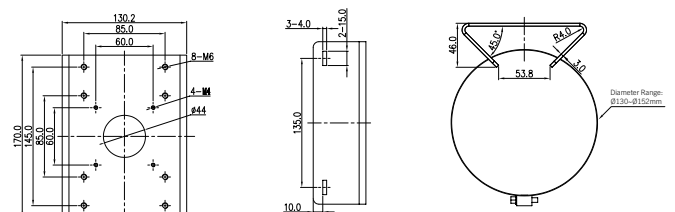

Features:

- ◆ Pendant Mount for Dome Camera
- ◆ Aluminum Alloy
- ◆ For Indoor & Outdoor Use

L3PC7

L3PC7 Lineart

L3CPM1 Pendant mount

Features:

- * Requires L3PC7 Pendant Cap
- ◆ 18" Drop Down Length
- ◆ For Use With or Without Drop Down Pipes
- ◆ Includes (2) 9" Drop Down Pipes
- ◆ Manages & Protects Cables
- ◆ For Indoor & Outdoor Use

L3CPM1

L3CPM1 Lineart

L3POLEMT2 Pole mount

Features:

- ◆ Metal Straps Included
- ◆ For 5-6" Pole Diameters
- ◆ For Indoor & Outdoor Use

L3POLEMT2

L3POLEMT2 Lineart