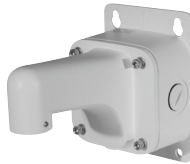

*For use with Liberty L3 Series NVRs

INCLUDED ACCESSORIES:

Item	Qty
Quick start guide	1
Screwdriver	1
Mounting inserts and screws	3
Mounting template	1
Network cable cover w/gasket	1
4-pin Terminal block	1
Spare housing & Spare bracket screw	1

TECHNICAL SPECIFICATIONS

L3IP12FE360S

Optional Mounting Accessories for L3IP12FE360S:

L3HWM1 Hinged wall mount

Features:

- * Requires L3PC7 Pendant Cap
- ◆ Manages & Protects Cables
- ◆ Hinged Wall Arm for Easy Installation
- ◆ Side, Back & Bottom 3/4" Conduit Access
- ◆ For Indoor & Outdoor Use

L3HWM1

L3HWM1 Lineart

L3JB7 Junction box

Features:

- ◆ Manages & Protects Cables
- ◆ 3/4" Conduit Access
- ◆ For Indoor & Outdoor Use

L3JB7

L3JB7 Lineart

L3PC7 Pendant cap

Features:

- ◆ Pendant Mount for Dome Camera
- ◆ Aluminum Alloy
- ◆ For Indoor & Outdoor Use

L3PC7

L3PC7 Lineart

L3CPM1 Pendant mount

Features:

- * Requires L3PC7 Pendant Cap
- ◆ 18" Drop Down Length
- ◆ For Use With or Without Drop Down Pipes
- ◆ Includes (2) 9" Drop Down Pipes
- ◆ Manages & Protects Cables
- ◆ For Indoor & Outdoor Use