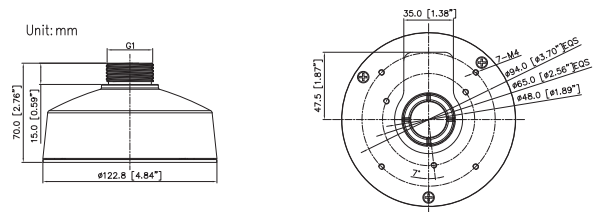

L3HWM1

L3HWM1 Lineart

L3JB7 Junction box

Features:

- ◆ Manages & Protects Cables
- ◆ 3/4" Conduit Access
- ◆ For Indoor & Outdoor Use

L3JB7

L3JB7 Lineart

L3PC7 Pendant cap

Features:

- ◆ Pendant Mount for Dome Camera
- ◆ Aluminum Alloy
- ◆ For Indoor & Outdoor Use

L3PC7

L3PC7 Lineart

L3CPM1 Pendant mount

Features:

- * Requires L3PC7 Pendant Cap
- ◆ 18" Drop Down Length
- ◆ For Use With or Without Drop Down Pipes
- ◆ Includes (2) 9" Drop Down Pipes
- ◆ Manages & Protects Cables
- ◆ For Indoor & Outdoor Use

L3CPM1

L3CPM1 Lineart

L3POLEMT2 Pole mount

Features:

- ◆ Metal Straps Included
- ◆ For 5-6" Pole Diameters
- ◆ For Indoor & Outdoor Use

L3POLEMT2

L3POLEMT2 Lineart