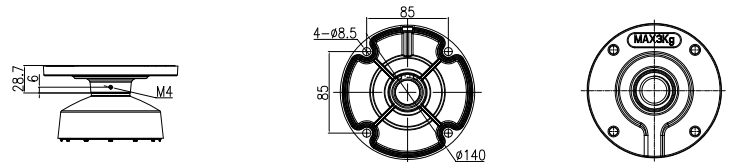

L3HWM1

L3HWM1 Lineart

L3JB7 Junction box

Features:

- ◆ Manages & Protects Cables
- ◆ 3/4" Conduit Access
- ◆ For Indoor & Outdoor Use

L3JB7

L3JB7 Lineart

L3PC7 Pendant cap

Features:

- ◆ Pendant Mount for Dome Camera
- ◆ Aluminum Alloy
- ◆ For Indoor & Outdoor Use

L3PC7

L3PC7 Lineart

L3CPM1 Pendant mount

Features:

- * Requires L3PC7 Pendant Cap
- ◆ 18" Drop Down Length
- ◆ For Use With or Without Drop Down Pipes
- ◆ Includes (2) 9" Drop Down Pipes
- ◆ Manages & Protects Cables
- ◆ For Indoor & Outdoor Use

L3CPM1

L3CPM1 Lineart

L3POLEMT2 Pole mount

Features:

- ◆ Metal Straps Included
- ◆ For 5-6" Pole Diameters
- ◆ For Indoor & Outdoor Use

L3POLEMT2

L3POLEMT2 Lineart