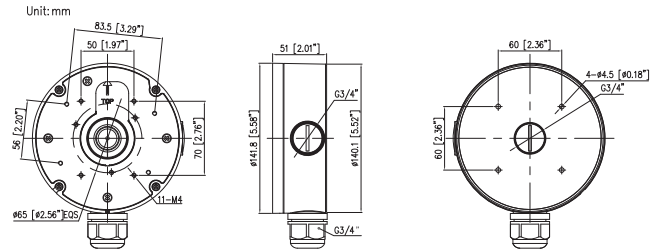

L3HWM1

L3HWM1 Lineart

L3JB7 Junction box

Features:

- ◆ Manages & Protects Cables
- ◆ 3/4" Conduit Access
- ◆ For Indoor & Outdoor Use

L3JB7

L3JB7 Lineart

L3PC7 Pendant cap

Features:

- ◆ Pendant Mount for Dome Camera
- ◆ Aluminum Alloy
- ◆ For Indoor & Outdoor Use

L3PC7

L3PC7 Lineart

L3CPM1 Pendant mount

Features:

- * Requires L3PC7 Pendant Cap
- ◆ 18" Drop Down Length
- ◆ For Use With or Without Drop Down Pipes
- ◆ Includes (2) 9" Drop Down Pipes
- ◆ Manages & Protects Cables
- ◆ For Indoor & Outdoor Use

L3CPM1

L3CPM1 Lineart

L3POLEMT2 Pole mount

Features:

- ◆ Metal Straps Included
- ◆ For 5-6" Pole Diameters
- ◆ For Indoor & Outdoor Use

L3POLEMT2

L3POLEMT2 Lineart