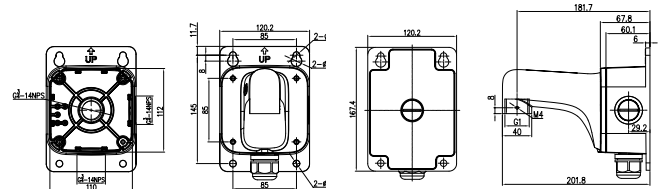

L3HWM1

L3HWM1 Lineart

L3JB7 Junction box

Features:

- ◆ Manages & Protects Cables
- ◆ 3/4" Conduit Access
- ◆ For Indoor & Outdoor Use

L3JB7

L3JB7 Lineart

L3PC7 Pendant cap